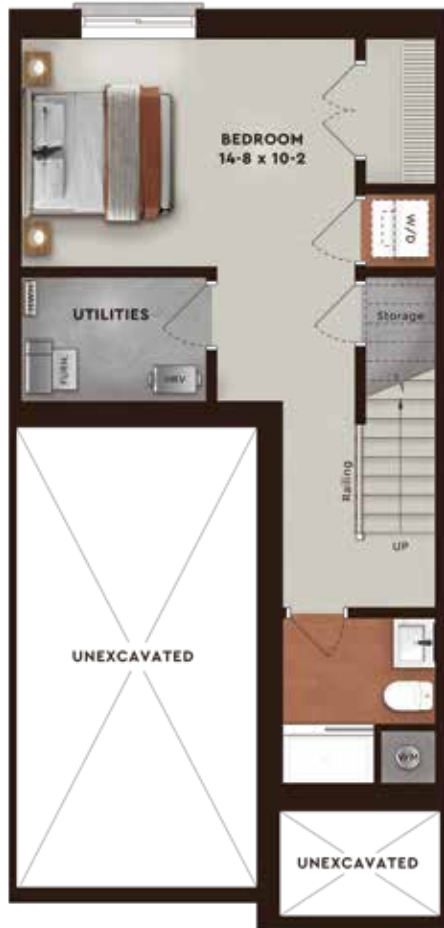

Basement Level
BASEMENT

Unfinished space = 455 sq.ft.

Entry Level
FOYER

Finished space = 204 sq.ft.
Unfinished space = 295 sq.ft.

Second Level
LIVING & DINING

773 sq.ft.

Third Level
3 BEDROOMS

773 sq.ft.

Basement Level
RECREATION ROOM

455 sq.ft.

Entry Level
BEDROOM

499 sq.ft.

Second Level
LIVING & DINING

773 sq.ft.

Third Level
3 BEDROOMS

773 sq.ft.

Second Level
LIVING & DINING

773 sq.ft.

Third Level
3 BEDROOMS

773 sq.ft.

Third Level - Optional
4 BEDROOMS

773 sq.ft.

Basement Level
BEDROOM

455 sq.ft.

Entry Level
KITCHEN & LIVING

499 sq.ft.

Second Level
LIVING & DINING

773 sq.ft.

Third Level
3 BEDROOMS

773 sq.ft.

Third Level - Optional
4 BEDROOMS

773 sq.ft.